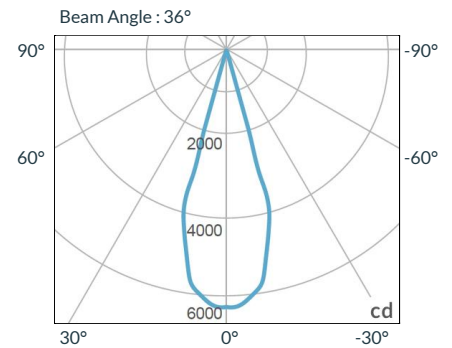

### 19 Degree

Distance		3' (~0.9 m)	10' (~3.0 m)	15' (~4.6 m)
@3200K	fc	2202	174	83
	lux	23702	1873	894
@5600K	fc	2239	177	84
	lux	24101	1906	905
Beam Diameter		Ø 0.9' (~0.3m)	Ø 3.0' (~0.9m)	Ø 4.6' (~1.4m)

### 26 Degree

Distance		3' (~0.9 m)	10' (~3.0 m)	15' (~4.6 m)
@3200K	fc	1978	160	77
	lux	21292	1726	831
@5600K	fc	2079	169	81
	lux	22379	1814	873
Beam Diameter		Ø 1.2' (~0.4m)	Ø 4.0' (~1.2m)	Ø 5.9' (~1.8m)

### 36 Degree

Distance		3' (~0.9 m)	10' (~3.0 m)	15' (~4.6 m)
@3200K	fc	743	60	29
	lux	7998	646	313
@5600K	fc	820	67	32
	lux	8827	722	345
Beam Diameter		Ø 1.7' (~0.5m)	Ø 5.6' (~1.7m)	Ø 8.2' (~2.5m)

### 50 Degree

Distance		3' (~0.9 m)	10' (~3.0 m)	15' (~4.6 m)
@3200K	fc	269	22	11
	lux	2896	237	119
@5600K	fc	285	23	11
	lux	3068	248	119
Beam Diameter		Ø 2.3' (~0.7m)	Ø 7.7' (~2.4m)	Ø 11.7' (~3.6m)