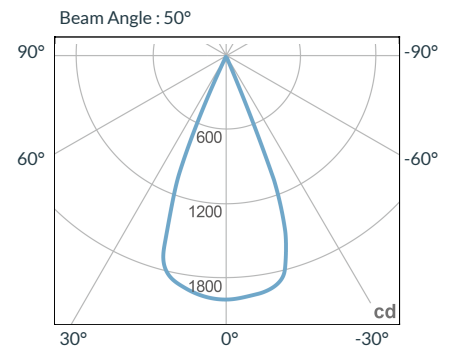

### 19 Degree

Distance		3' (~0.9 m)	10' (~3.0 m)	15' (~4.6 m)
@3200K	fc	2202	174	83
	lux	23702	1873	894
@5600K	fc	2239	177	84
	lux	24101	1906	905
Beam Diameter		Ø 0.9' (~0.3m)	Ø 3.0' (~0.9m)	Ø 4.6' (~1.4m)

### 26 Degree

Distance		3' (~0.9 m)	10' (~3.0 m)	15' (~4.6 m)
@3200K	fc	1978	160	77
	lux	21292	1726	831
@5600K	fc	2079	169	81
	lux	22379	1814	873
Beam Diameter		Ø 1.2' (~0.4m)	Ø 4.0' (~1.2m)	Ø 5.9' (~1.8m)

### 36 Degree

Distance		3' (~0.9 m)	10' (~3.0 m)	15' (~4.6 m)
@3200K	fc	743	60	29
	lux	7998	646	313
@5600K	fc	820	67	32
	lux	8827	722	345
Beam Diameter		Ø 1.7' (~0.5m)	Ø 5.6' (~1.7m)	Ø 8.2' (~2.5m)

### 50 Degree

Distance		3' (~0.9 m)	10' (~3.0 m)	15' (~4.6 m)
@3200K	fc	269	22	11
	lux	2896	237	119
@5600K	fc	285	23	11
	lux	3068	248	119
Beam Diameter		Ø 2.3' (~0.7m)	Ø 7.7' (~2.4m)	Ø 11.7' (~3.6m)