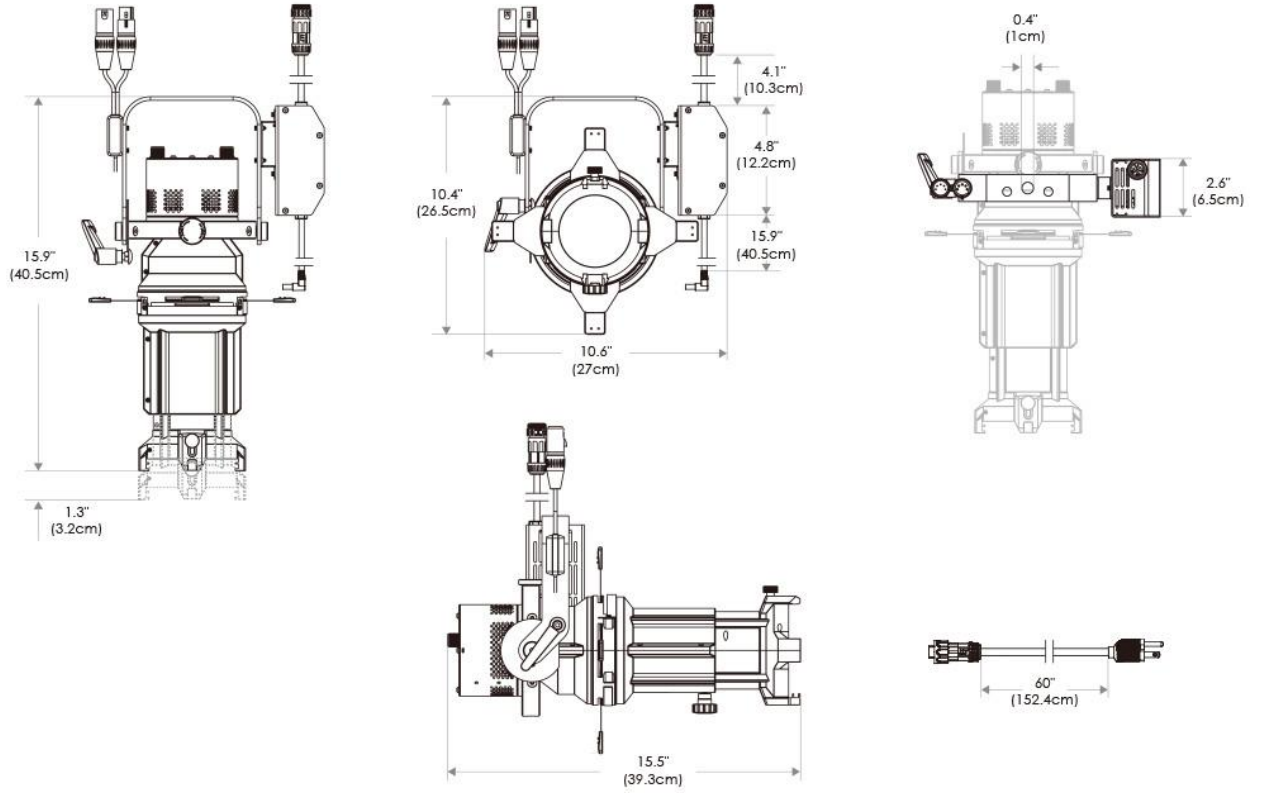

MECHANICAL FIGURES