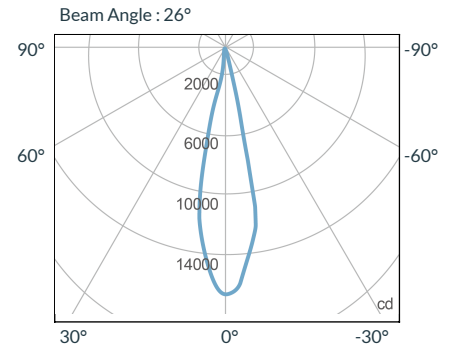

## PHOTOMETRIC DATA

### 19 Degree

Distance		3' (~0.9 m)	10' (~3.0 m)	15' (~4.6 m)
@3200K	fc	2202	174	83
	lux	23702	1873	894
@5600K	fc	2239	177	84
	lux	24101	1906	905
Beam Diameter		Ø 0.9' (~0.3m)	Ø 3.0' (~0.9m)	Ø 4.6' (~1.4m)

### 26 Degree

Distance		3' (~0.9 m)	10' (~3.0 m)	15' (~4.6 m)
@3200K	fc	1978	160	77
	lux	21292	1726	831
@5600K	fc	2079	169	81
	lux	22379	1814	873
Beam Diameter		Ø 1.2' (~0.4m)	Ø 4.0' (~1.2m)	Ø 5.9' (~1.8m)

### 50 Degree

Distance		3' (~0.9 m)	10' (~3.0 m)	15' (~4.6 m)
@3200K	fc	269	22	11
	lux	2896	237	119
@5600K	fc	285	23	11
	lux	3068	248	119
Beam Diameter		Ø 2.3' (~0.7m)	Ø 7.7' (~2.4m)	Ø 11.7' (~3.6m)