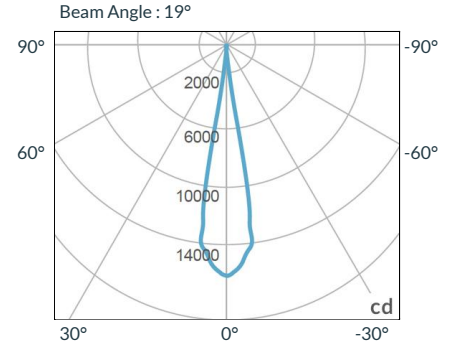

## TILT/ROTATION

## PHOTOMETRIC DATA

### 19 Degree

Distance		3' (~0.9 m)	10' (~3.0 m)	15' (~4.6 m)
@3200K	fc	2202	174	83
	lux	23702	1873	894
@5600K	fc	2239	177	84
	lux	24101	1906	905
Beam Diameter		Ø 0.9' (~0.3m)	Ø 3.0' (~0.9m)	Ø 4.6' (~1.4m)

### 26 Degree

Distance		3' (~0.9 m)	10' (~3.0 m)	15' (~4.6 m)
@3200K	fc	1978	160	77
	lux	21292	1726	831
@5600K	fc	2079	169	81
	lux	22379	1814	873
Beam Diameter		Ø 1.2' (~0.4m)	Ø 4.0' (~1.2m)	Ø 5.9' (~1.8m)