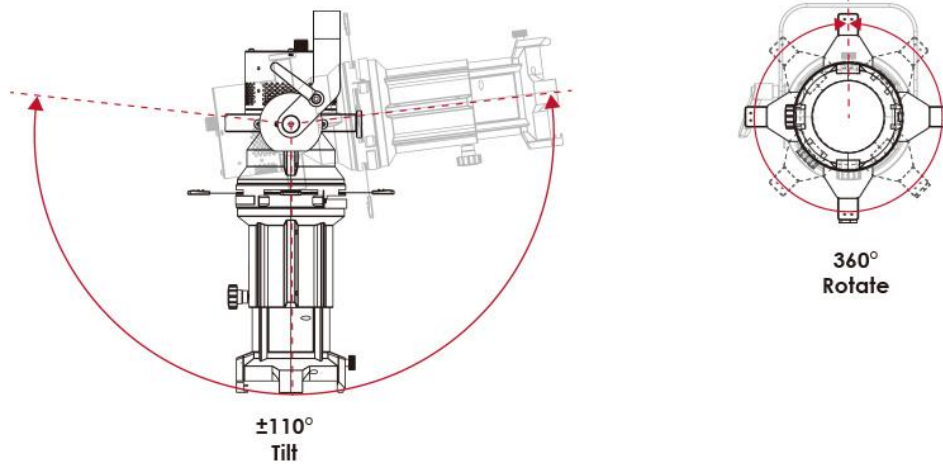

TILT/ROTATION